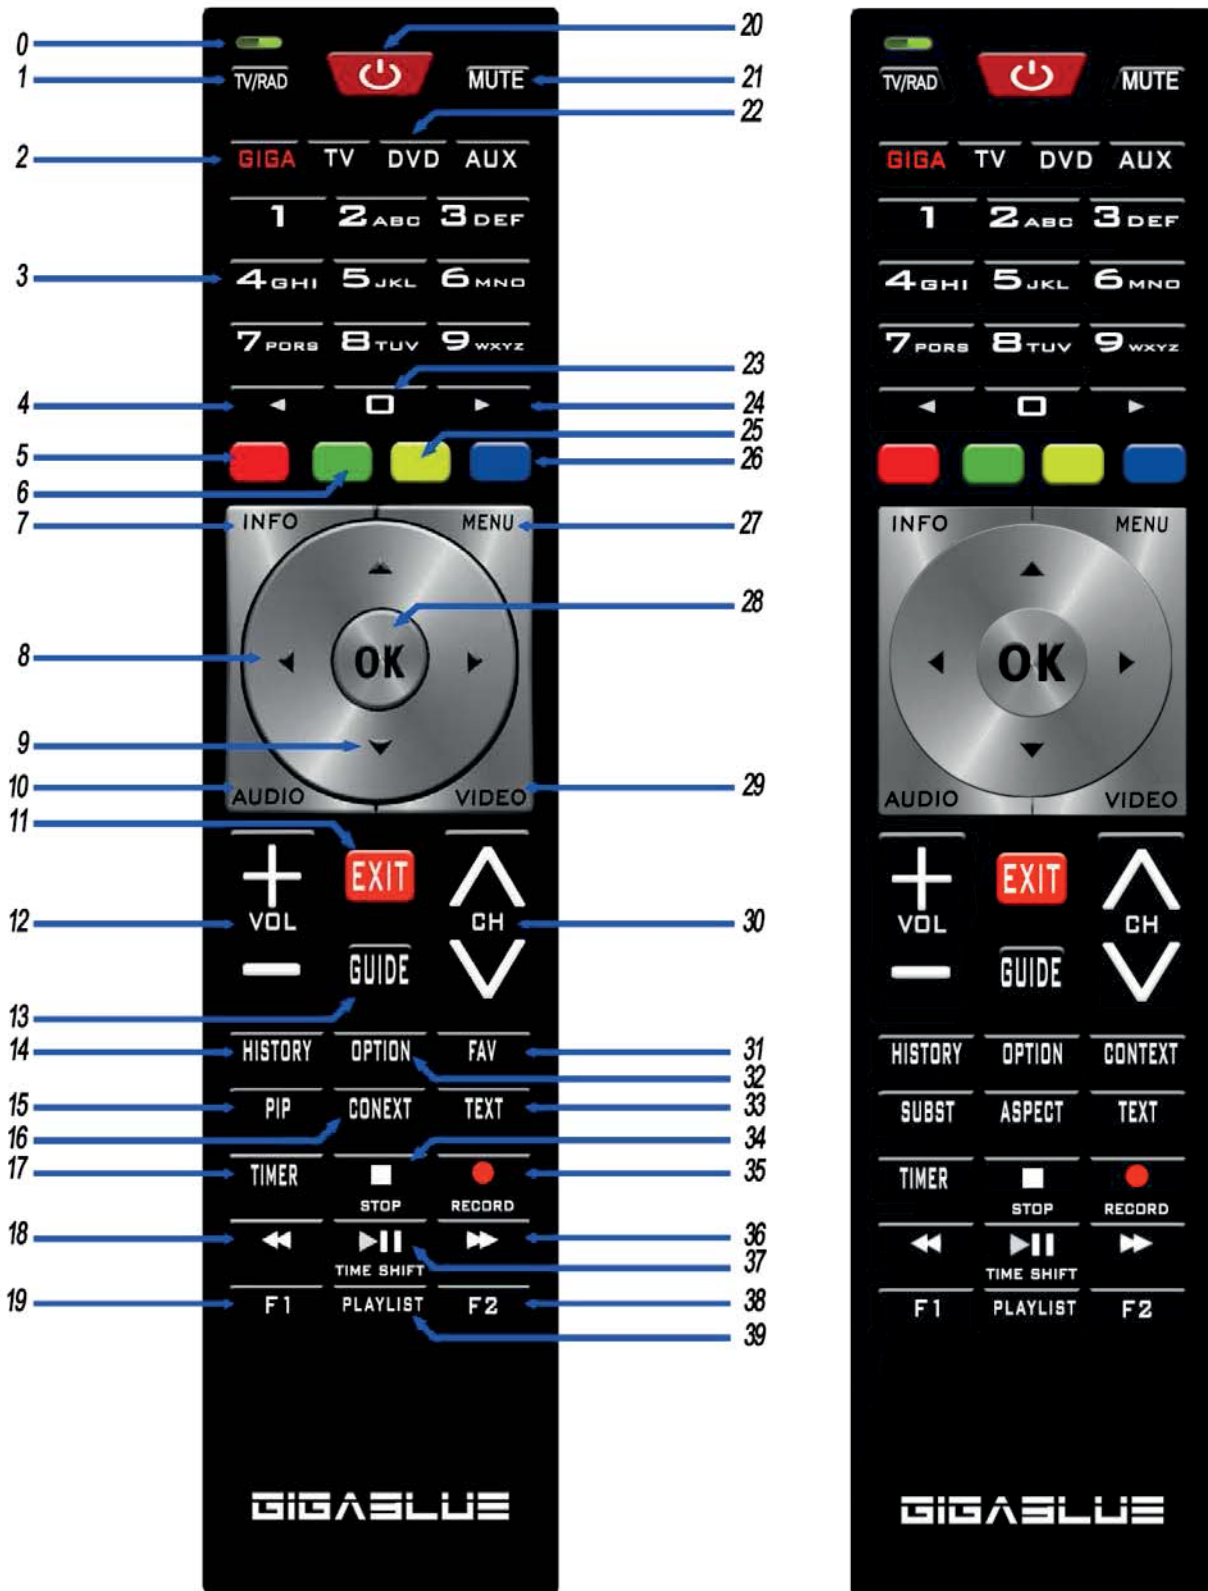

GIGABLU

RCU Manuel

Instruction for keyboard remote